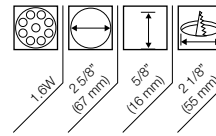

Accessories (Optional)

310127898	LED 98" connecting cable
310127889	remote control dimmer
310127899	motion activated switch
310127000	LED terminal block

Includes trim ring for surface mounting, a 72" Quick Connect cable with plug for connections between LED lights and power supply (power supply sold separately item number 32524 or 36024)