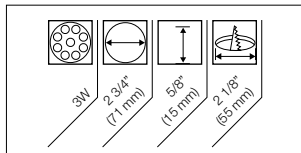

LED 3W INVOKE

New High Powered 3W LED Light with solid aluminum housing
Frosted glass lens
Bore hole: 2 1/8" (55mm)
Recess depth: 5/8" (15mm)

Trim ring available for surface mounting, sold separately item number 15512170

Product	Description	Color/Finish
155121170	cool white	brushed nickel
155122170	warm white	brushed nickel

Includes a 59" Quick Connect cable with plug for connections between LED lights and power supply (power supply sold separately item number 8990, see Required Products section)

Power supply (required)
8990 9W

Applications: Accents & Perimeter, Closets, Displays, Furniture & Bookcase, Under Kitchen Cabinet

Accessories (Optional)

15512170	trim ring
899040	40" connecting cable
899079	79" connecting cable