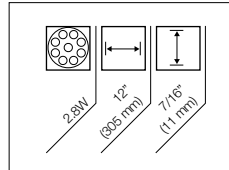

LED RGB Flex Tape Light

Why decide on one color when the possibilities are endless?

Richelieu's new color changing RGB flex tape light gives you the freedom to rotate through different colors updating your design effortlessly.

Remote control provides color changing functions such as flash, strobe, smooth and fade lighting effects. Or simply select one color to match your design.

Kit includes: 12" color changing flexible tape light with peel and stick 3M tape installation, direct connector, power supply, control module and remote control.