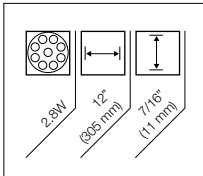

LED Flexible Tape Light

The LED Flexible Tape Light creates straight lines, can be angled for turns or curves!

Low power consumption and long life (up to 50,000 hours).

Kit includes 12" LED Flexible Tape Light with peel and stick 3M tape on the back side for easy installation, mounting bracket for optional second method of installation, transformer and direct quick connects.

Product	Description	Color/Finish
5012121	5' max LED Kit	cool white
5012122	5' max LED Kit	warm white
50812121	8' max LED Kit	cool white
50812122	8' max LED Kit	warm white
51812121	18' max LED Kit	cool white
51812122	18' max LED Kit	warm white
512121	12" add on	cool white
512122	12" add on	warm white

Application:

Cabinet & Book case, Display cases, Signage & Decorative lighting

Now available three different power supplies with capacity of 5', 8' or 18' of tape lighting with new connection options.

Accessories (Optional)

Product	Description	Color/Finish	Product	Description	Color/Finish
500121	L connector	cool white	50012	6" connecting cable	white
500122	L connector	warm white	500120	12" connecting cable	white
500T121	T connector	cool white	500420	42" connecting cable	white
500T122	T connector	warm white			
500X121	X connector	cool white			
500X122	X connector	warm white