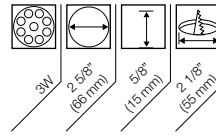

Lighting control (Optional)

158121170	touch on/off, cool white
158122170	touch on/off, warm white
8990868	3 step touch dimmer

Includes a 59" Quick Connect cable with plug for connections between LED lights and power supply (power supply sold separately item number 8990, see Required Products section)