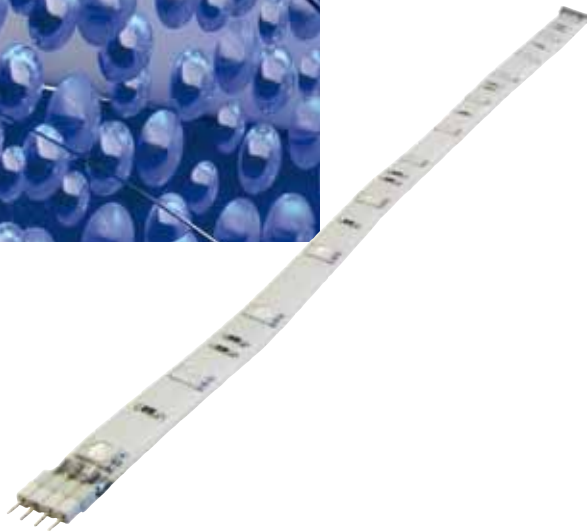

COLOR CHANGING LED